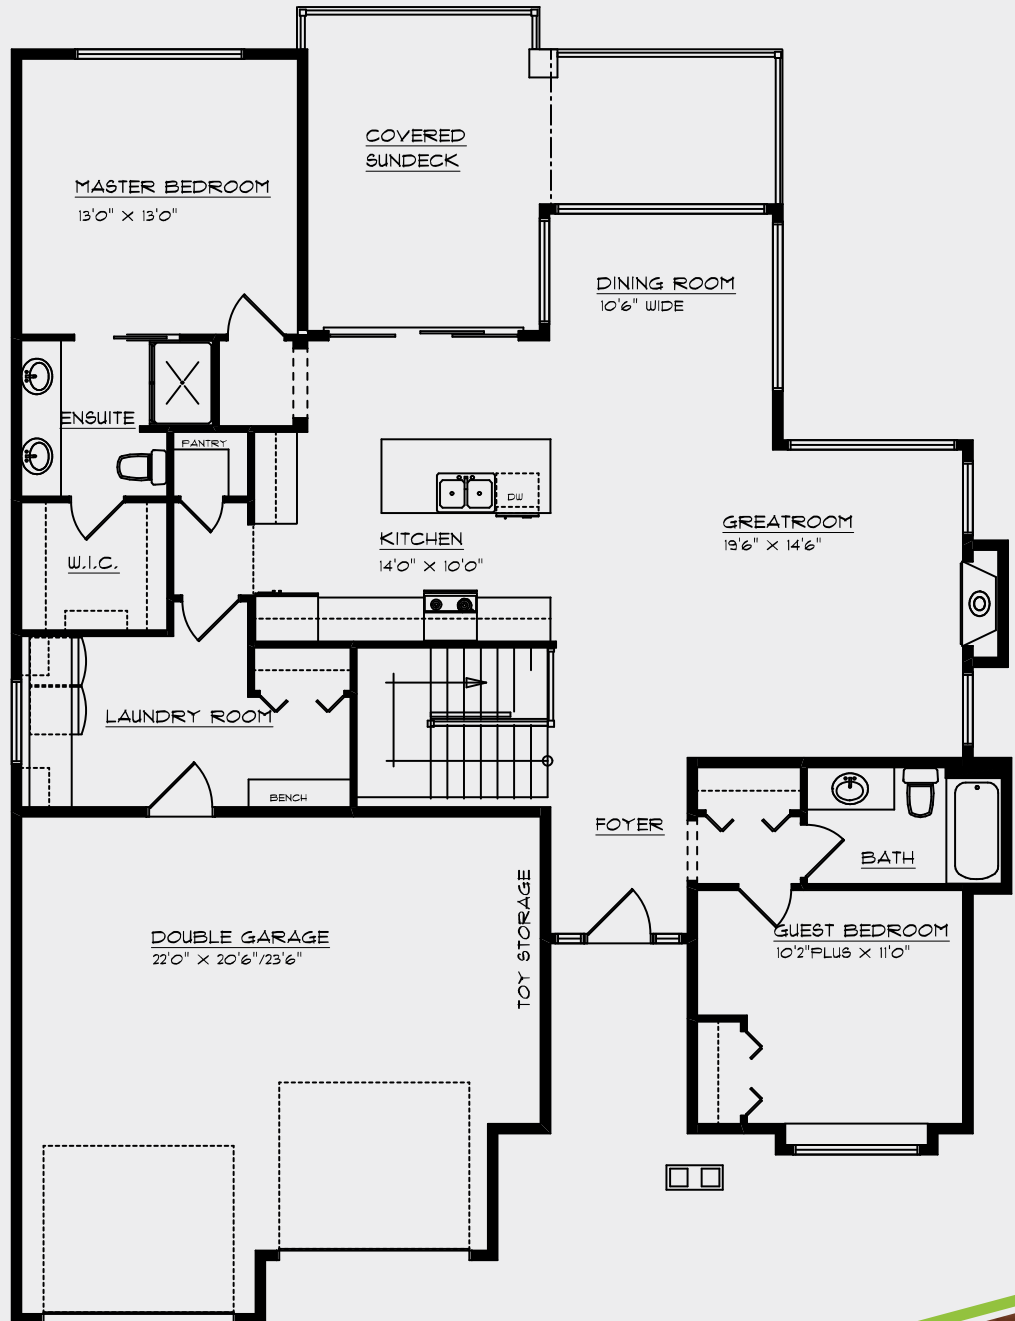

Princeton WALK-OUT

-  1,512 finished sq ft
-  1 storey
-  2
-  2
-  45 ft 6 in width
-  62 ft 4 in depth

MAIN FLOOR

-  1,512 finished sq ft
-  557 garage sq ft

* Suite option is available

MAIN FLOOR

rykon.ca

250 712 9664

RYKON™

Princeton WALK-OUT

LOWER FLOOR

 1,504 unfinished sq ft

* Suite option is available

LOWER FLOOR

rykon.ca