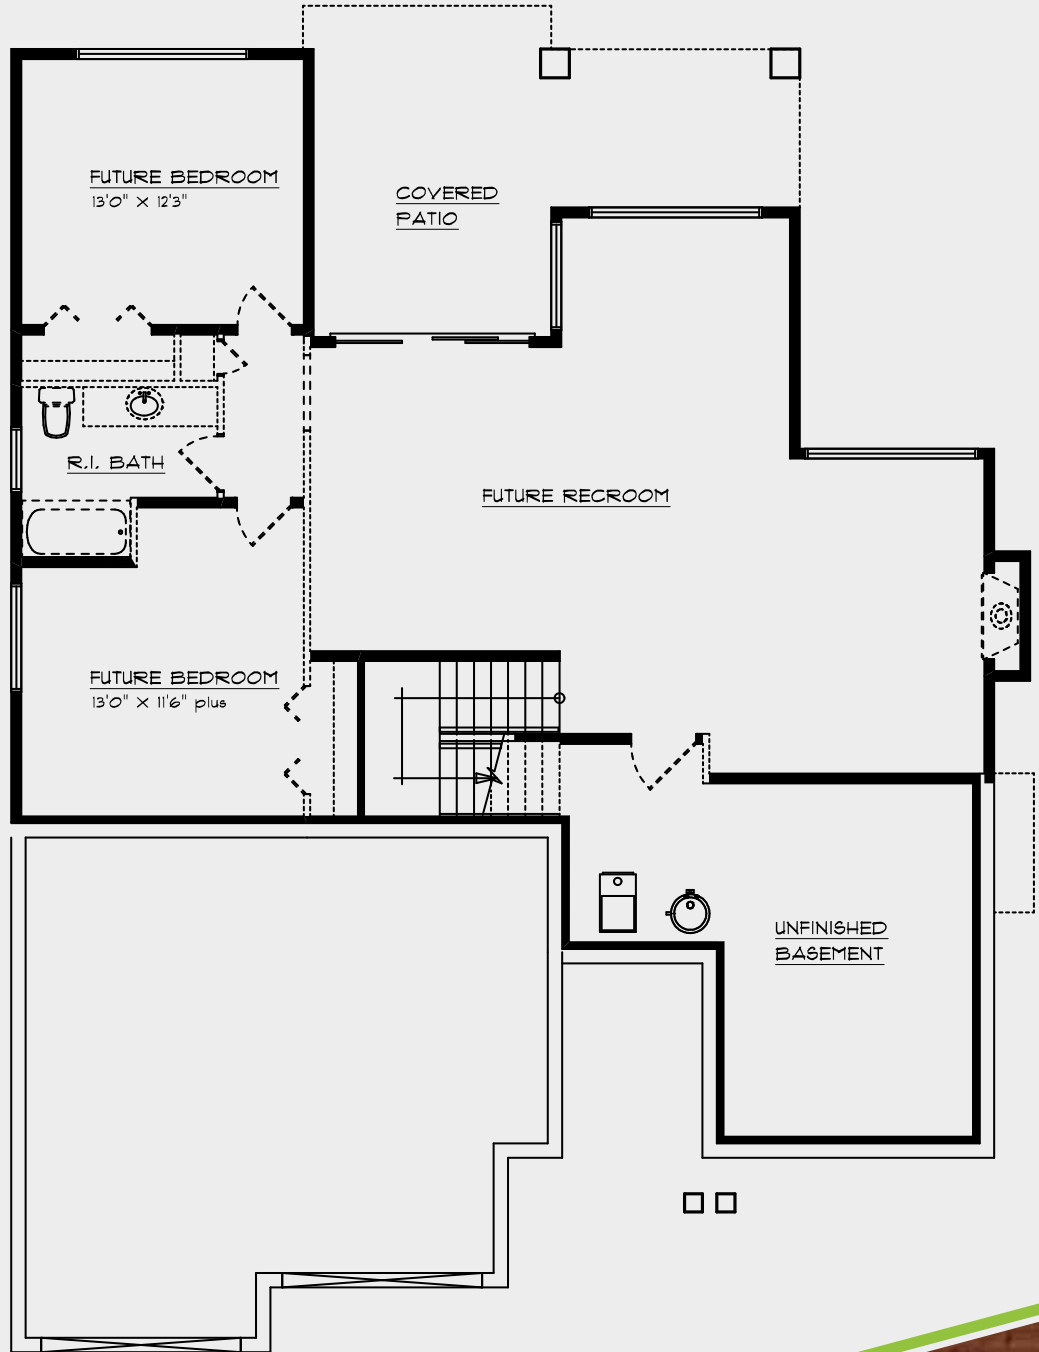

Princeton WALK-OUT

-  1,512 finished sq ft
-  1 storey
-  2
-  2
-  45 ft 6 in width
-  62 ft 4 in depth

MAIN FLOOR

-  1,512 finished sq ft
-  557 garage sq ft

* Suite option is available

MAIN FLOOR

rykon.ca

250 712 9664

RYKON™

Princeton WALK-OUT

LOWER FLOOR

 1,504 unfinished sq ft

* Suite option is available

LOWER FLOOR

rykon.ca