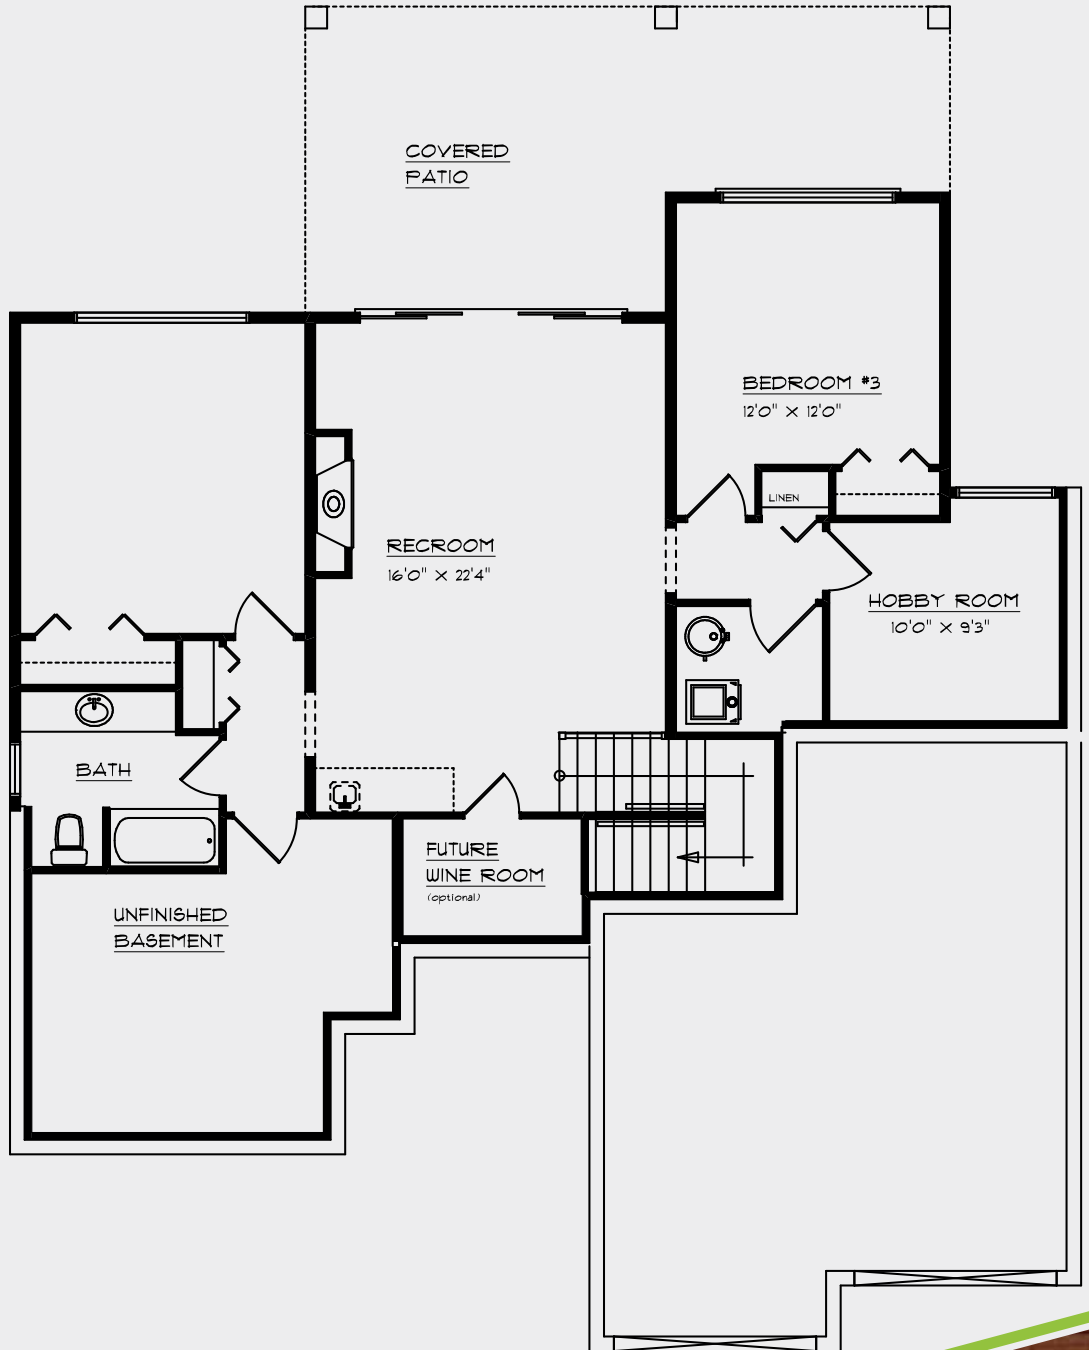

# Harvard WALK-OUT

-  1,493 finished sq ft
-  1 storey
-  2
-  2
-  49 ft width
-  52 ft 6 in depth

## MAIN FLOOR

-  1,493 finished sq ft
-  519 garage sq ft

\* Suite option is available

MAIN FLOOR

rykon.ca

250 712 9664

**RYKON**™

# Harvard WALK-OUT

LOWER FLOOR - UNFINISHED  
OPTIONAL FINISHED LAYOUT

 292 unfinished sq ft

 1,183 finished sq ft

\* Suite option is available

LOWER FLOOR

rykon.ca

250 712 9664