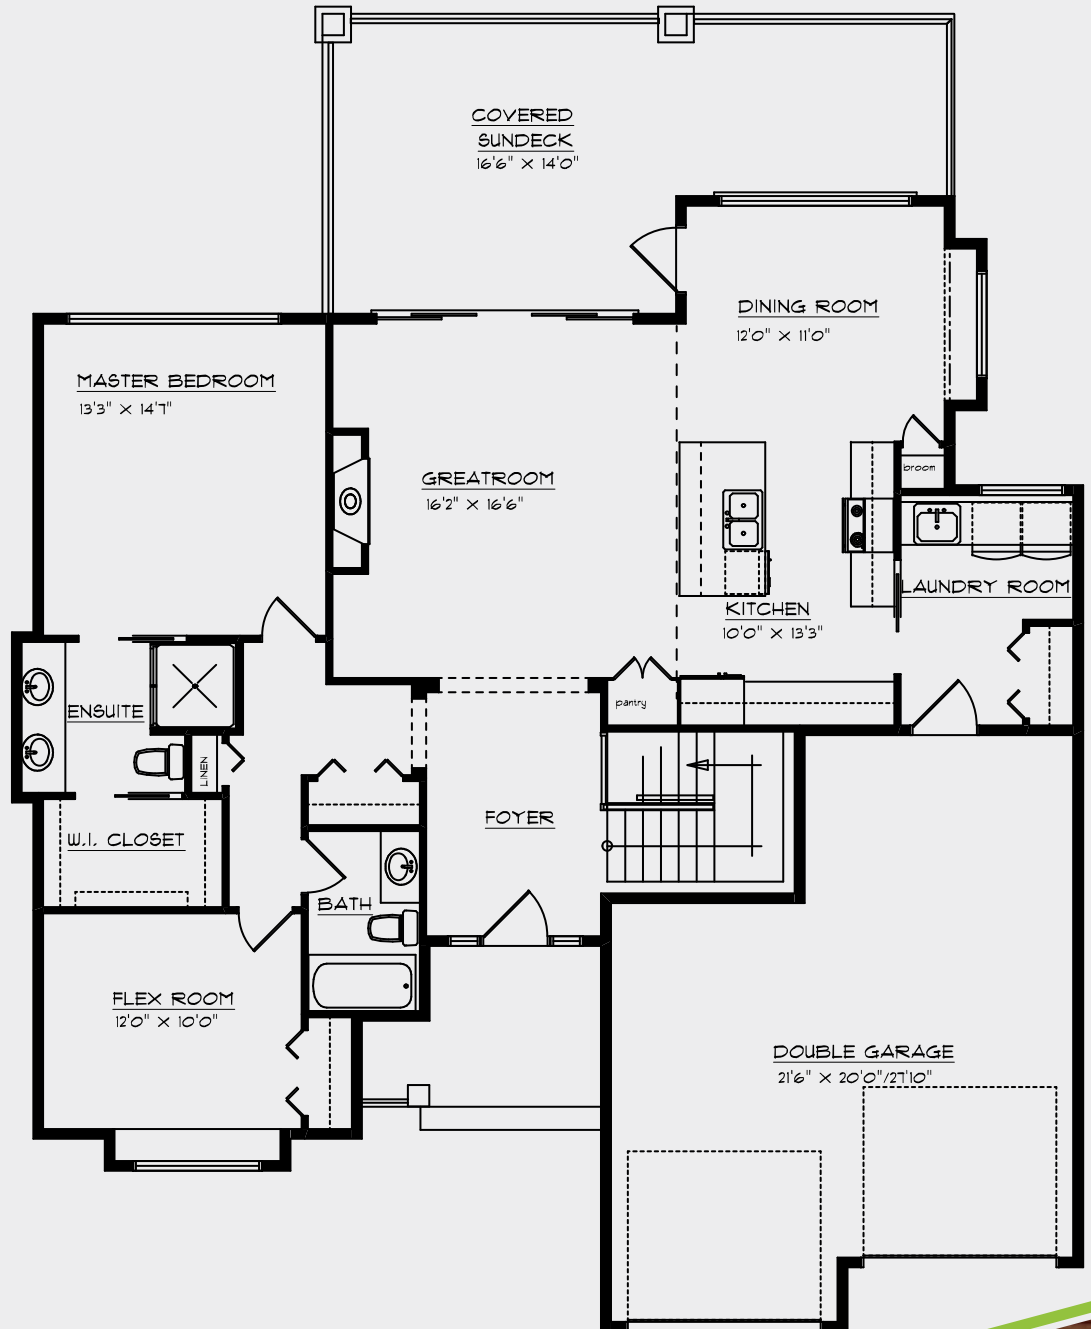

# Harvard WALK-OUT

-  1,493 finished sq ft
-  1 storey
-  2
-  2
-  49 ft width
-  52 ft 6 in depth

## MAIN FLOOR

-  1,493 finished sq ft
-  519 garage sq ft

\* Suite option is available

MAIN FLOOR

rykon.ca

250 712 9664

**RYKON**™

# Harvard WALK-OUT

LOWER FLOOR - UNFINISHED  
OPTIONAL FINISHED LAYOUT

 292 unfinished sq ft

 1,183 finished sq ft

\* Suite option is available

LOWER FLOOR

rykon.ca

250 712 9664