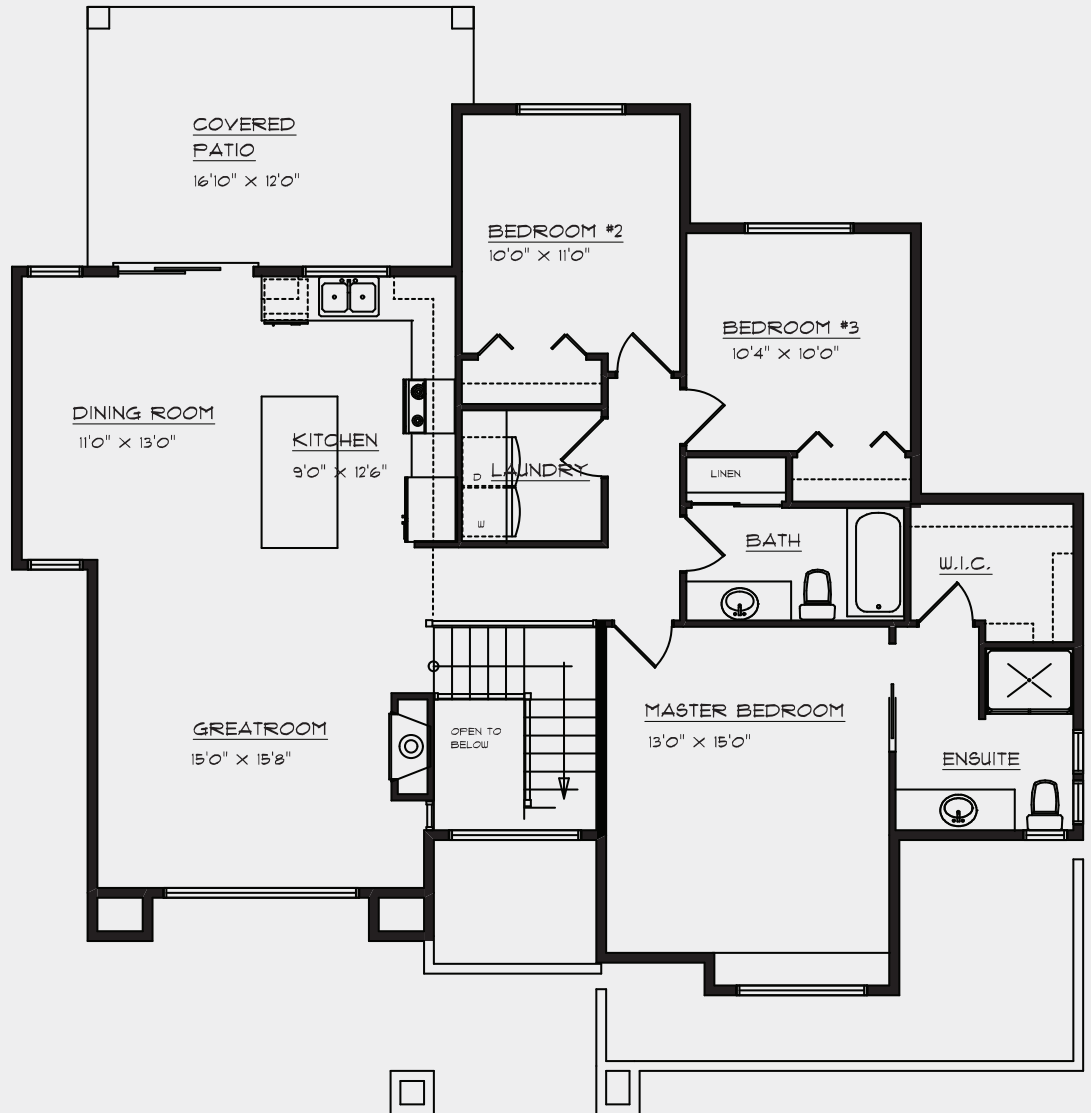

Cambridge WALK-UP

 1,770 finished sq ft

 2 storey

 2

 3 + den

 49 ft 6 in width

 49 ft 2 in depth

MAIN FLOOR

 1,388 finished sq ft

** Suite option is available*

MAIN FLOOR

rykon.ca

250 712 9664

RYKON™

Cambridge WALK-UP

LOWER FLOOR

 382 finished sq ft

 674 unfinished sq ft

 573 garage sq ft

** Suite option is available*

LOWER FLOOR

rykon.ca

250 712 9664

RYKON™