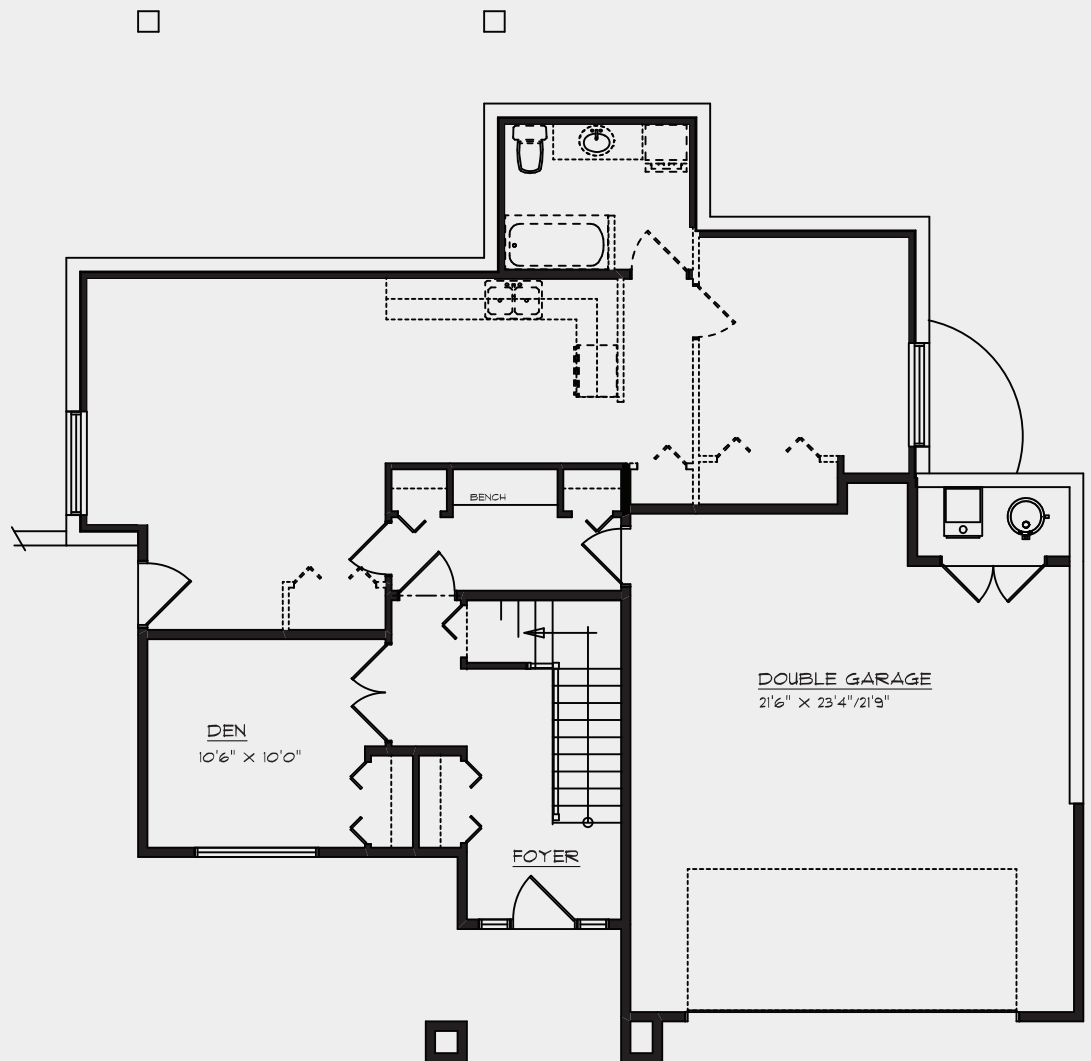

Cambridge WALK-UP

 1,770 finished sq ft

 2 storey

 2

 3 + den

 49 ft 6 in width

 49 ft 2 in depth

MAIN FLOOR

 1,388 finished sq ft

** Suite option is available*

MAIN FLOOR

rykon.ca

250 712 9664

RYKON™

Cambridge WALK-UP

LOWER FLOOR

 382 finished sq ft

 674 unfinished sq ft

 573 garage sq ft

** Suite option is available*

LOWER FLOOR

rykon.ca

250 712 9664

RYKON™