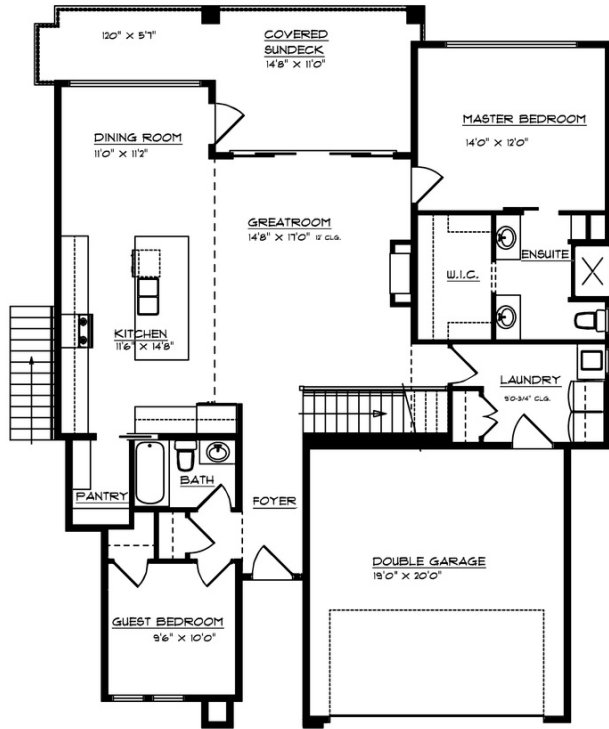

Juniper Grove

Main Floor 1380 Sq Ft
Garage 406 Sq Ft
Patio Area 224 sq ft

Total Lower Floor
1102sq ft
One Bedroom Suite
534 sq ft

BUILDING AREAS sq ft

Main Floor	1380
Total Lower Floor	1102
One-Bedroom Suite	534
Main Floor Patio	224
Total Finished	2482
Garage	406