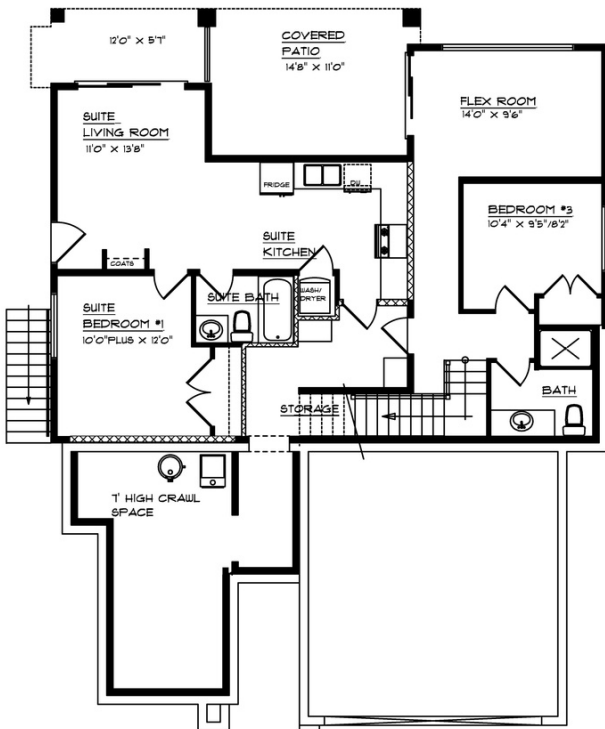

Juniper Grove

Main Floor 1380 Sq Ft
Garage 406 Sq Ft
Patio Area 224 sq ft

Total Lower Floor
1102sq ft
One Bedroom Suite
534 sq ft

BUILDING AREAS sq ft

Main Floor	1380
Total Lower Floor	1102
One-Bedroom Suite	534
Main Floor Patio	224
Total Finished	2482
Garage	406