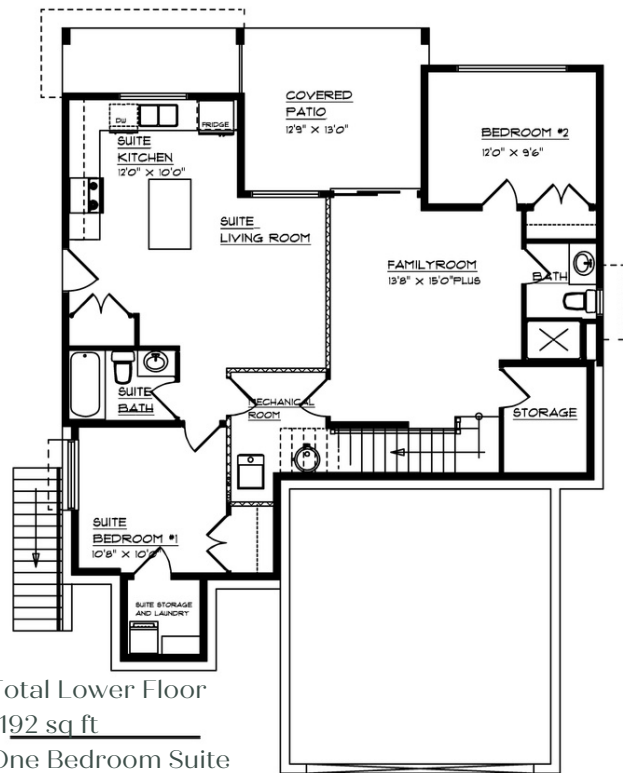

# Juniper Grove

Main Floor 1204 Sq Ft  
Garage 404 Sq Ft  
Patio Area 167 sq ft

## BUILDING AREAS sq ft

Main Floor	1204
Total Lower Floor	1192
One-Bedroom Suite	597
Main Floor Patio	167
Total Finished	2396
Garage	404

Total Lower Floor  
1192 sq ft  
One Bedroom Suite  
597 sq ft