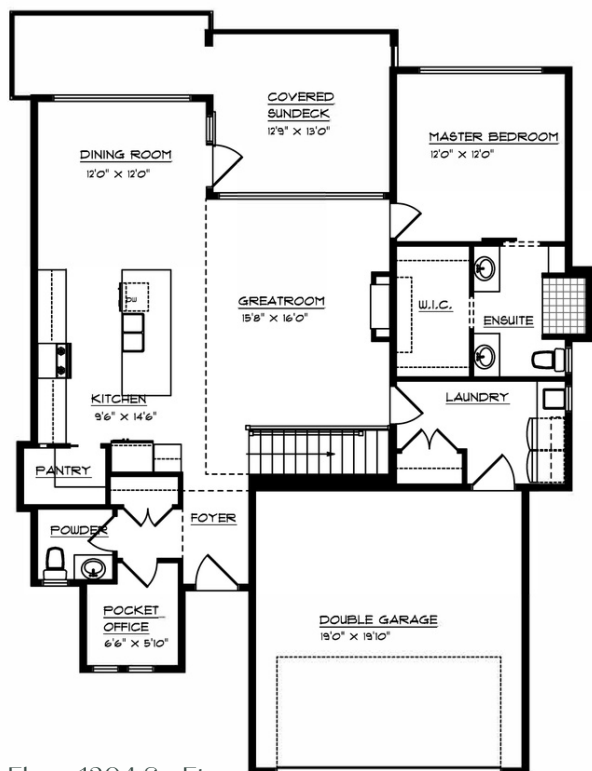

# Juniper Grove

Main Floor 1204 Sq Ft  
Garage 404 Sq Ft  
Patio Area 167 sq ft

## BUILDING AREAS sq ft

Main Floor	1204
Total Lower Floor	1192
One-Bedroom Suite	597
Main Floor Patio	167
Total Finished	2396
Garage	404

Total Lower Floor  
1192 sq ft  
One Bedroom Suite  
597 sq ft